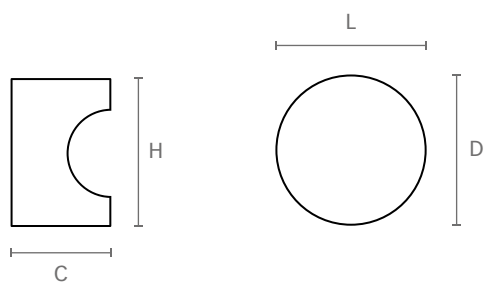

ART. **105**

design: Studio Mital

Pomolo in alluminio, completo di vite M4 x 25.

Aluminium knob, complete M4 x 25 screw.

Misure / Sizes

Finiture / Finishes

Anodizzato argento
Anodized silver

ART.	L	C	H	D
105B	20	20	25	20
105C	15	15	22	15